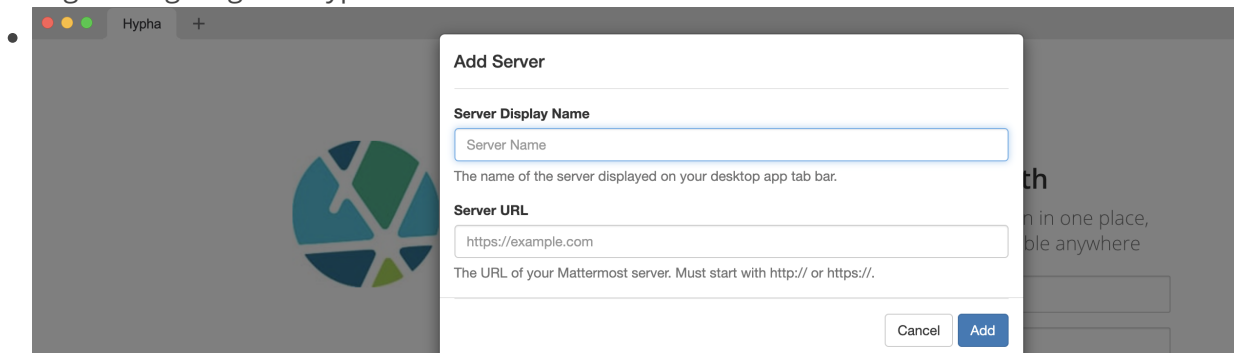

Service Provider

- Mattermost is an open source, self-hosted Slack-alternative.
- <https://docs.cloudron.io/apps/mattermost>

SCREENSHOTS

STEP 1

- Server Display Name is Hypha
- Server name is <https://chat.hypha.earth>
- Login using <login>@hypha.earth