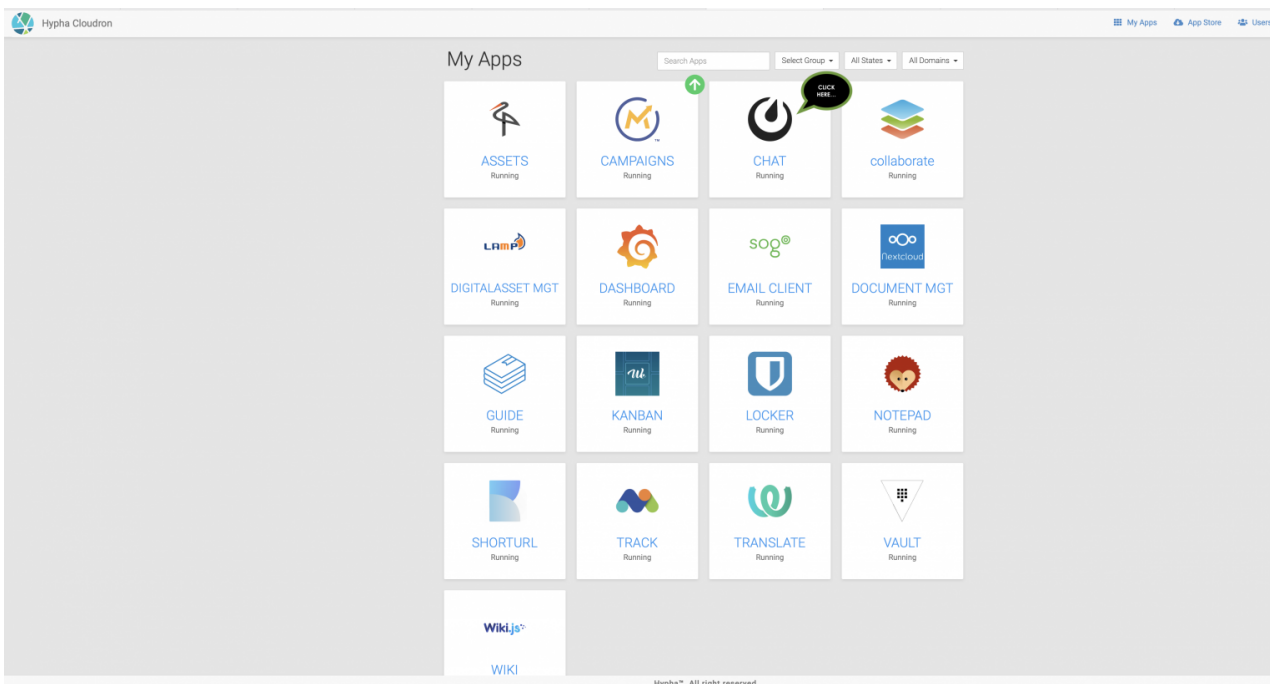

chat.hypa.earth (ON HOLD)

The URL to get directly to chat: <https://chat.hypha.earth>

Who-What-Wow!

- (Who) Any Hypha circle member
- (What) can get to the new chat and slack-alternative
- (Wow!) through <https://my.hypha.earth> or directly through <https://chat.hypha.earth>

Service Provider

- Mattermost is an open source, self-hosted Slack-alternative.
- <https://docs.cloudron.io/apps/mattermost>

SCREENSHOTS

STEP 1

- Server Display Name is Hypha
- Server name is <https://chat.hypha.earth>
- Login using <login>@hypha.earth